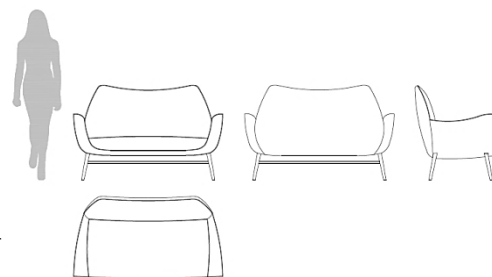

PRODUCT OPTIONS

Upholstery: INSIDHERLAND fabrics or client fabric.
Legs: other veneers, natural, aged or degrade gold/silver/copper leaf or any Ral Classic color finished in matt, half gloss or high gloss varnish.