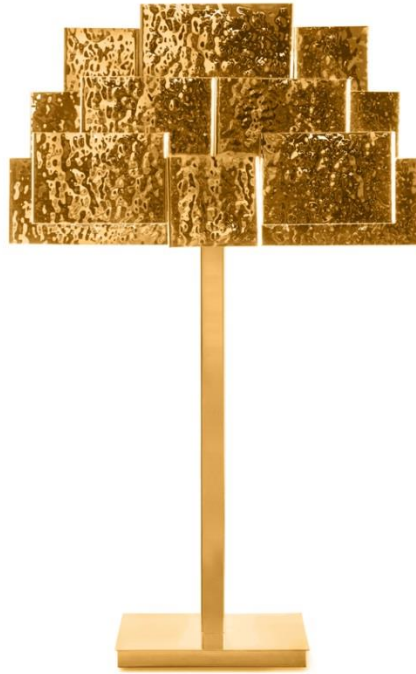

INSPIRING TREES

TABLE LAMP

DIMENSIONS

Height. 60cm | 23,60'' Width. 39cm | 15,40'' Depth. 31cm | 12,20''

PRODUCT DETAILS

Top: handcrafted in hammered brass.

Base: handcrafted in polished brass.

PRODUCT OPTIONS

Top: hammered, pricked, brushed, oxidized brushed or aged brushed brass/copper/steel.

Base: polished, brushed, oxidized brushed or aged brushed brass/copper/steel.