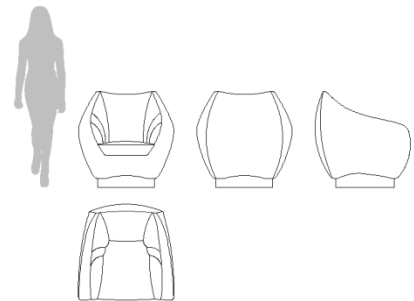

Request INSIDHERLAND Catalogue pdf with materials and finishes available at info@insidherland.com