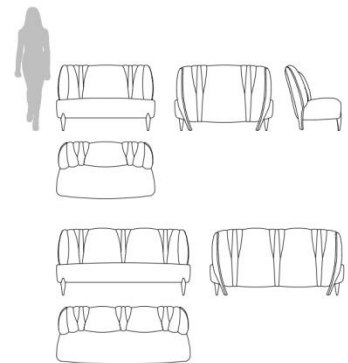

PRODUCT OPTIONS

Upholstery: INSIDHERLAND fabrics or client fabric.

Legs: other veneers, natural, aged or degrade gold/silver/copper leaf or any Ral Classic color finished in matt, half gloss or high gloss varnish.